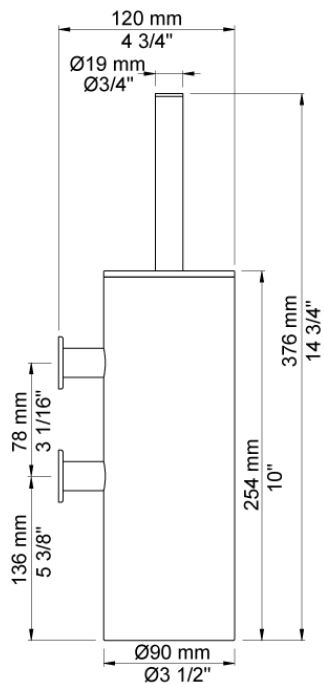

--

Date:	
-------	--

Client:	
---------	--

Project:	
----------	--

**T33**

Toilet brush holder for wall mounting.

**Available in colors**

Color 02, Grey	Color 17, Gloss black
Color 04, Light blue	Color 18, White
Color 05, Orange	Color 19, Natural brass
Color 06, Light green	Color 20, Brushed chrome
Color 08, Yellow	Color 21, Carmine red
Color 09, Dark grey	Color 25, Pink
Color 12, Mocca	Color 27, Matt black
Color 14, Bright red	Color 28, Matt white
Color 15, Dark blue	Color 40, Brushed stainless steel
Color 16, Polished chrome	